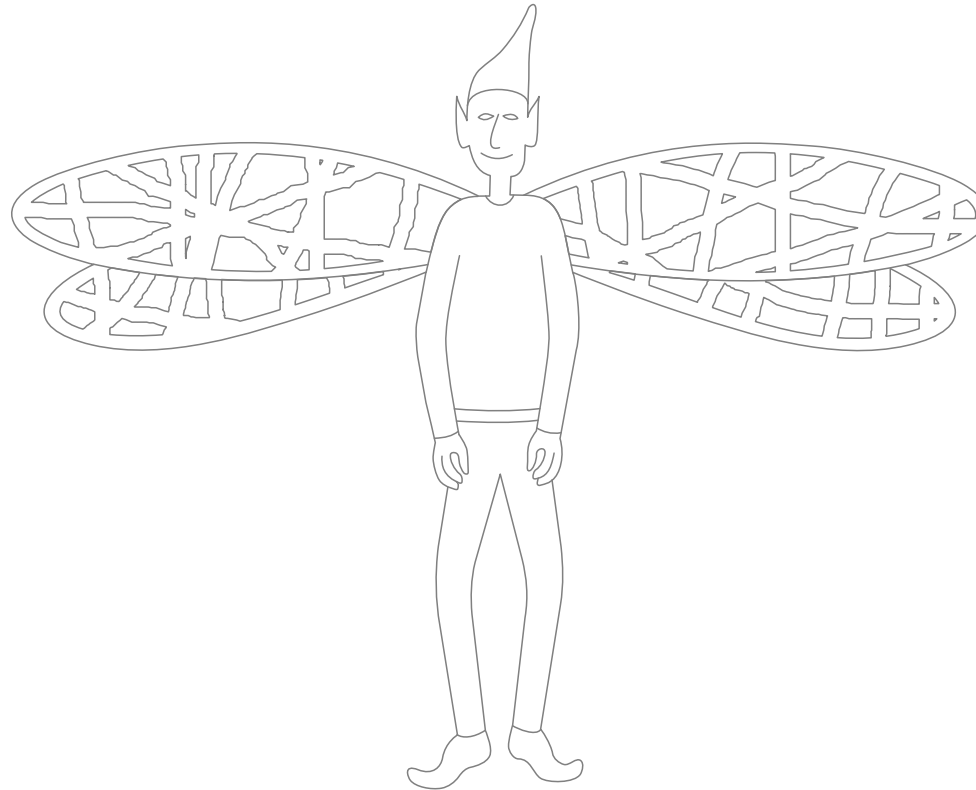

Scene  
Fairies

Actor  
Water Elf (Detailed)

<https://Scanarium.com/>