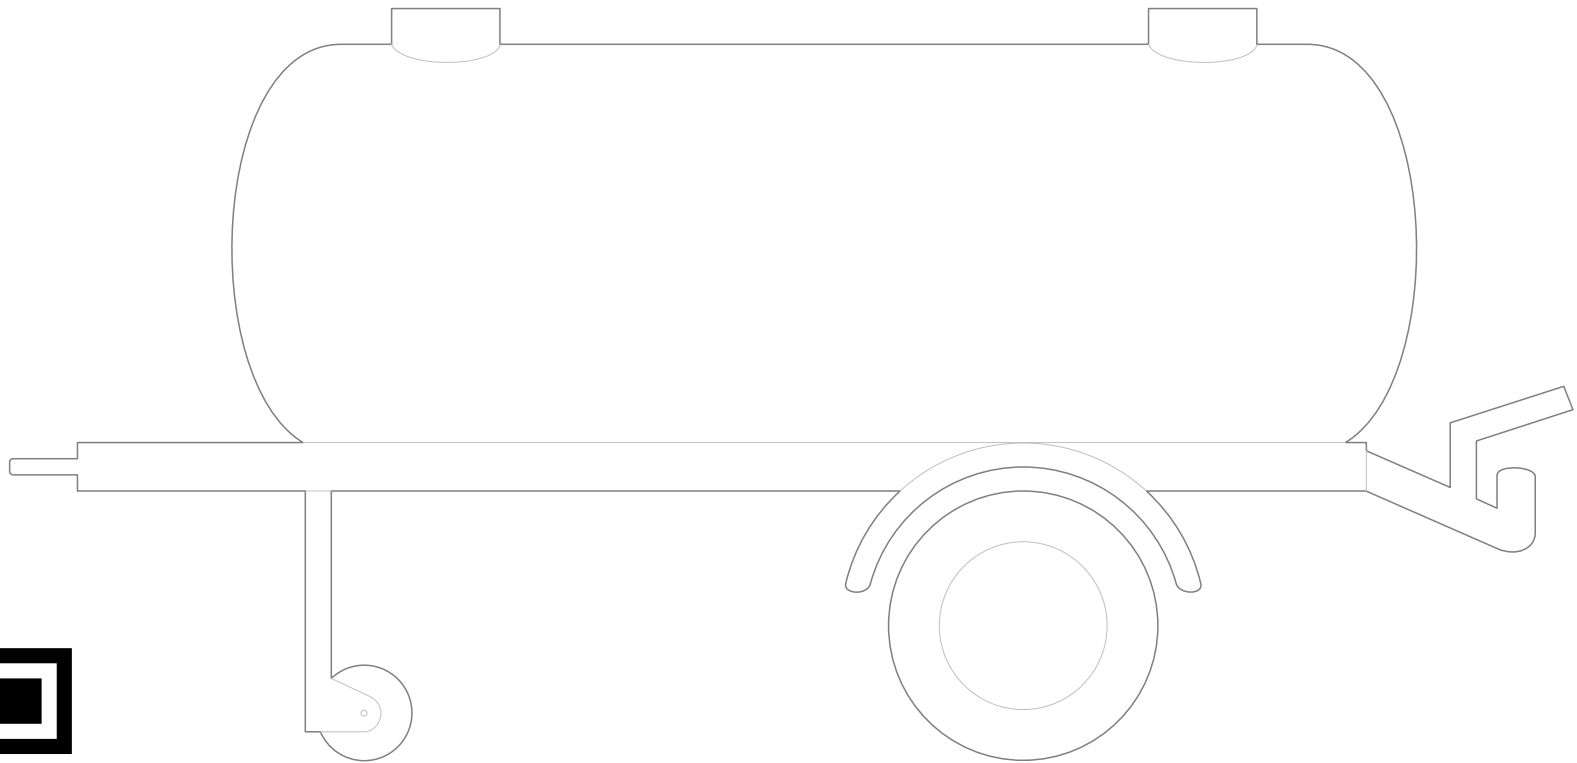

Scene

Highway

Actor

Slurry Tanker (Splash Plate)

<https://Scanarium.com/>